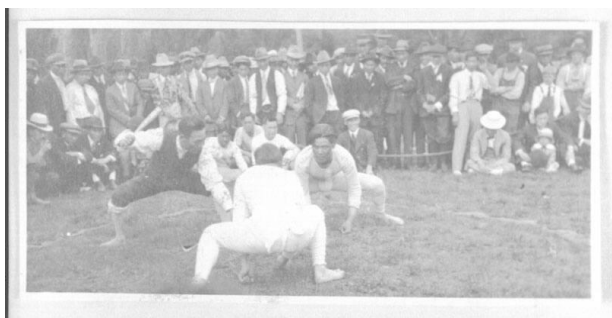

Basic Detail Report

copy negative

Date

1920-1929

Description

Two men in long white underwear and loincloths facing off in sumo match on lawn with man in dark vest and rolled-up pants judging to the left. Men in suits and hats standing, sitting and squatting in background.