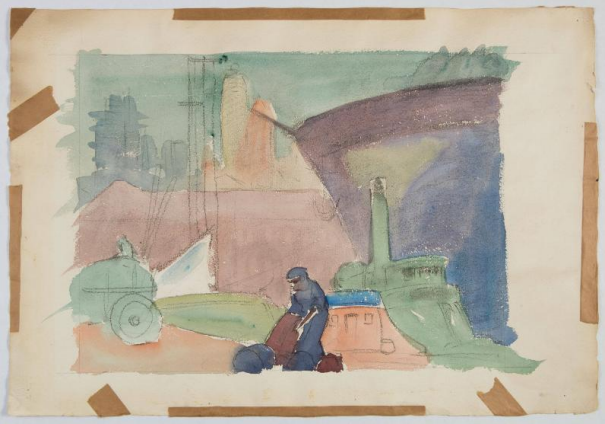

Basic Detail Report

painting

Date

1942-1945

Medium

paper

Description

Watercolor painting on cream colored paper. Charcoal pencil sketch lines are visible under the watercolor paints. Painting has a man with baggage in center with part of a large ship and tugboat in the background to the right. To the UL are tall buildings. To the right side is a round structure with a wheel. Details are not filled in.

Colors are very pale. There is a large off white border on all sides (1 3/4 - 3 3/4"). Note: item 2015.100.8 is painted on the reverse side.

Dimensions

15 1/4" x 22 1/4"