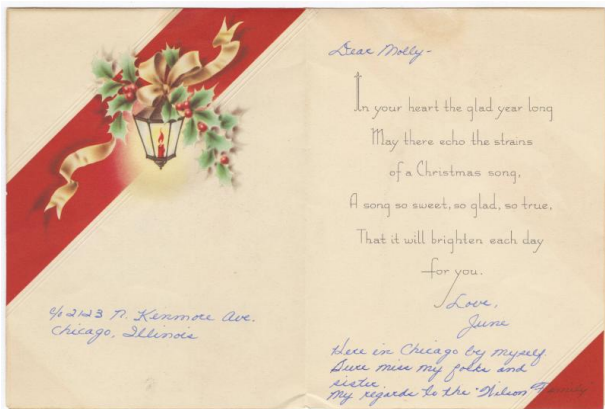

Basic Detail Report

[Christmas Card to Mollie Wilson from June Yoshigai, December 17, 1943]

Date
1943

Primary Maker
Yoshigai, June

Medium
ink, paper

Description

One Christmas card to Mollie from June and postmarked

December 17, 1943. The card includes June's new mailing address in Chicago.;C/o 2123 N. Kenmore Ave. Chicago, Illinois Dear Molly, In your heart the glad year long May there echo the strains of a Christmas song, A song so sweet, so glad, so true, That it will brighten each day for you. Love, June Here in Chicago by myself. Sure miss my folks and sister. My regards to the "Wilson Family."