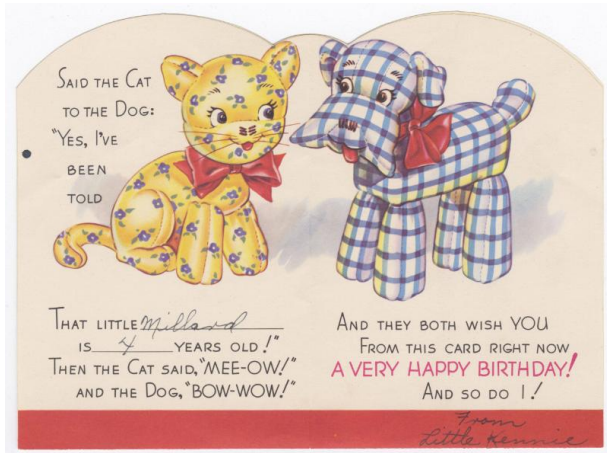

## [ Birthday Card to Mollie Wilson, March 6, 1945 ]

**Date**  
1945

**Medium**  
paper

### Description

A children's birthday card with envelope addressed to Mollie Wilson. Illustration of 2 cats on card. Card for Millard turning 4 years old, and signed from "Little Kennie." Envelope stamped March 6, 1945.

### Dimensions

H: 4.75 in, W: 6.5 in