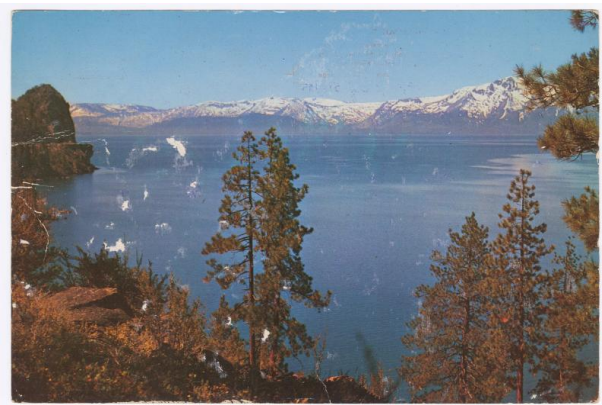

## postcard

**Date**

1956

**Medium**

paper

**Description**

1 postcard of Cave Rock and Mt. Tallac, as seen from the Nevada Shore at Lake Tahoe. Written from Sadie to Mrs. Inatomi and family in Los Angeles on Saturday, August 25, 1956. Sadie writes to her mother about arriving in Lake Tahoe, how beautiful the scenery, and weather.