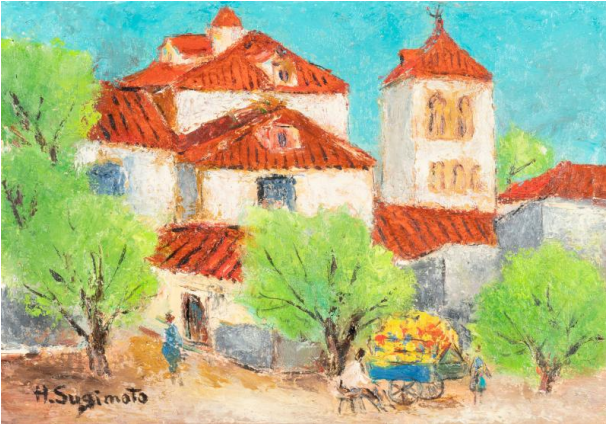

Basic Detail Report

back of the canvas.

Dimensions

6.25 x 8.75 in. (H x W)

Toledo

Primary Maker

Henry Sugimoto

Medium

oil, canvas

Description

Unstretched canvas. View of a village street corner in Toledo, Spain. White buildings with red roofs. Green trees layered in front. In the foreground, there is a vendor with a blue cart, perhaps selling flowers. Someone in blue on the left side. Bright blue sky above. Signed H. Sugimoto bottom left. Title in Japanese on the