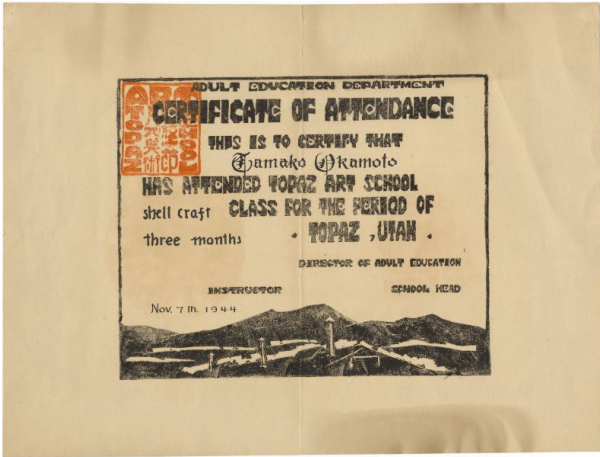

Basic Detail Report

certificate

Date

1944

Medium

paper

Description

Silk screened certificate of Attendance for Adult Education Department at Topaz Art School. The certificate is printed size of 7 1/4 x 9 3/16" but on 11 x 15 manila paper. The certificate is printed in black with a large red-orange hanko stamp in the UL corner and a silhouette of mountains and barrack roof tops across the bottom. The certificate is pre-printed except for name (Tamako Okamoto),

class (shell craft), duration (3 months), and date (Nov. 7, 1944) which are all handwritten onto the certificate. There is a space but no signatures for instructor, Director of Adult Education or School Head.