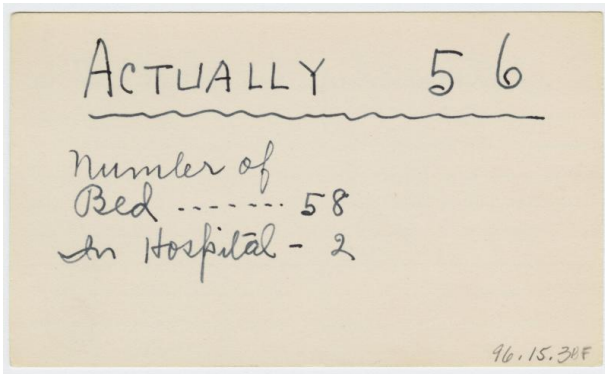

## card

### Description

1 ruled index card created by George Fujii that reads, "ACTUALLY

56" and is underlined, continued below it reads, "Number of bed.....58. In hospital - 2", on verso it reads "Actually in bed 56"

### Dimensions

H: 3 in, W: 5 in