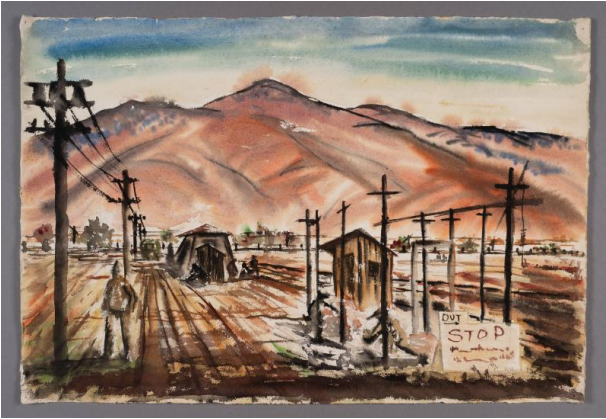

Basic Detail Report

watercolor painting

Primary Maker

Fukuhara, Henry

Medium

watercolor, paper

Description

Watercolor on paper. Paper has rough cut edges. Horizontal watercolor on paper. A road in shades of brown and tan leading in /out of the camp area toward the mountains. A row of power poles line the roadside to the left. A figure stands to the left in the foreground dressed all in brown. 2 small buildings are to the right

of the road (guard house? outhouse?). The vague outline of a vehicle in the distance on the road. A cluster of poles with cross beams in foreground near a sign with "OUT" and an arrow pointing right and "STOP" in large red letters below that. The ground is dark brown, brown, tan and rusty brown. Mountains in background are rusty brown with black outlines and blue speckles at the tops. The sky is blue and aqua.