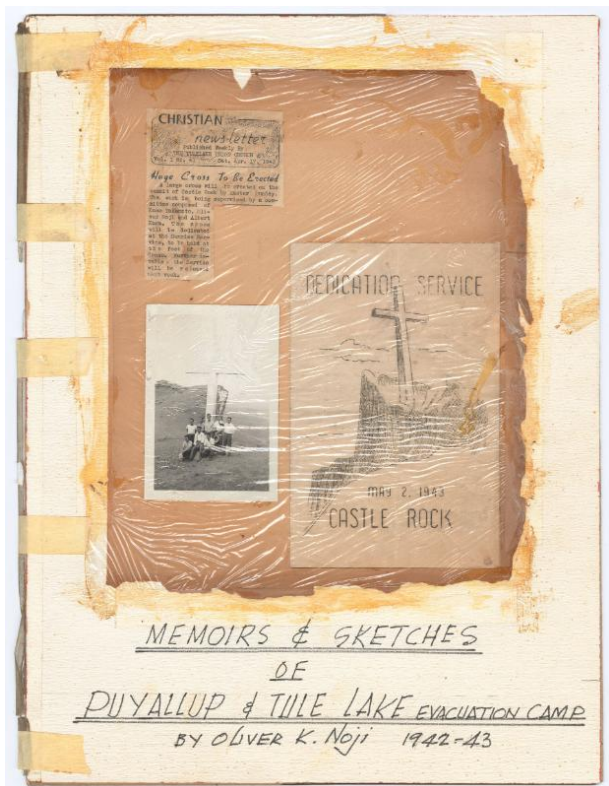

Basic Detail Report

Castle Rock Dedication

Date

1942-1943

Primary Maker

Noji, Oliver

Medium

paper

Description

A cardboard display board of "Memoirs & Sketches of Payallup & Tule Lake Evacuation Camp by Oliver Noji, 1942 - 43". Upper left corner has a newsletter from the Tule Lake Christian Church about the white cross to be erected at Castle Rock on Easter Sunday, May 2, 1943. Below the Newsletter is a 5" x 3 1/2" B&W photo of the cross committee in front of cross. On right side is the dedication service program of Castle Rock, May 2, 1943.

Dimensions

H: 20 in, W: 15. in, D: 0.25 in