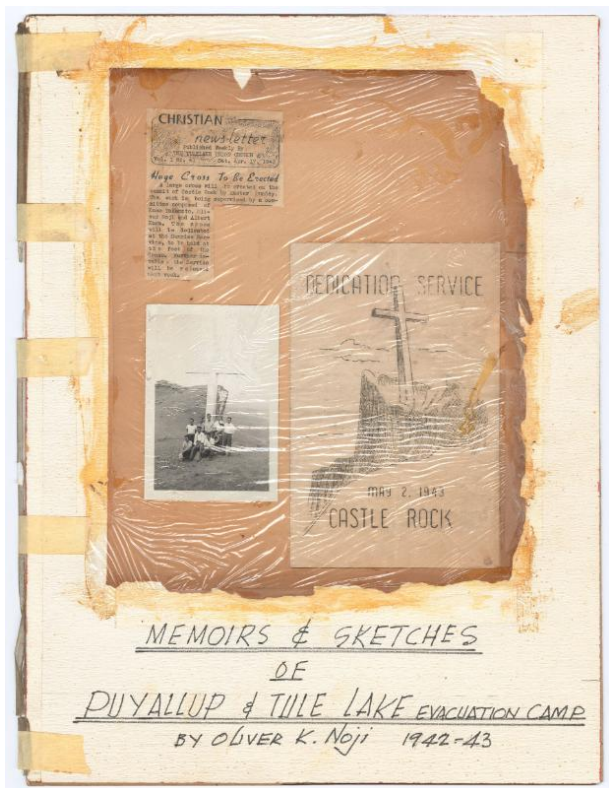

Basic Detail Report

Castle Rock Dedication

Date

1942-1943

Primary Maker

Noji, Oliver

Medium

paper

Description

A cardboard display board of "Memoirs & Sketches of Payallup & Tule Lake Evacuation Camp by Oliver Noji, 1942 - 43". Upper left corner has a newsletter from the Tule Lake Christian Church about the white cross to be erected at Castle Rock on Easter Sunday, May 2, 1943. Below the Newsletter is a 5" x 3 1/2" B&W photo of the cross committee in front of cross. On right side is the dedication service program of Castle Rock, May 2, 1943.

Dimensions

H: 20 in, W: 15. in, D: 0.25 in