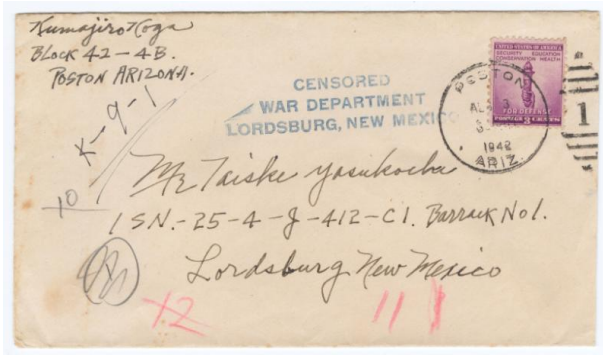

Basic Detail Report

envelope

Date

1942

Description

A handwritten envelope from Kumajiro Koga to Taisuke Yasukochi containing the letter object i.d. 2004.27.28a..

Dimensions

H: 3.75 in, W: 6.5 in