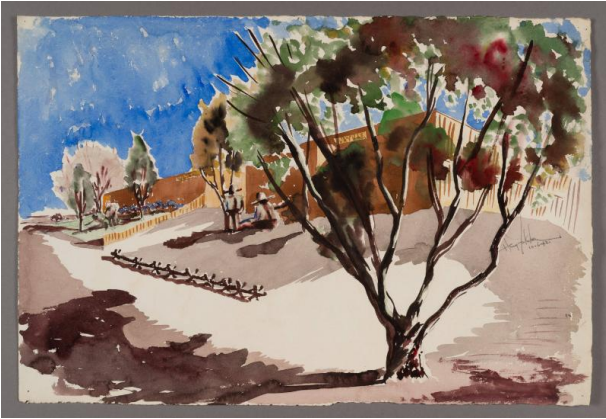

Basic Detail Report

watercolor painting

Date

1942

Primary Maker

Fukuhara, Henry

Medium

watercolor, paper

Description

Watercolor on paper. Paper has rough cut edges. Horizontal watercolor on paper. Long brown and tan building with flat roof.

On one side is a sign "DAYULE". A tan and brown fence leads from the street to a doorway. Another fence of X's is along the road edge. Two men in wide brimmed hats are outside the building - one standing, one seated. A large dark brown and black tree is in front with green and brick red foliage at the tops of branches. The foreground is shades of brick red, gray, cream and tan. The far side of building (left side) is green in front with small trees. The sky is bright blue. The art is signed and dated in pencil on CR side, "Henry Fukuhara 10-6-42".