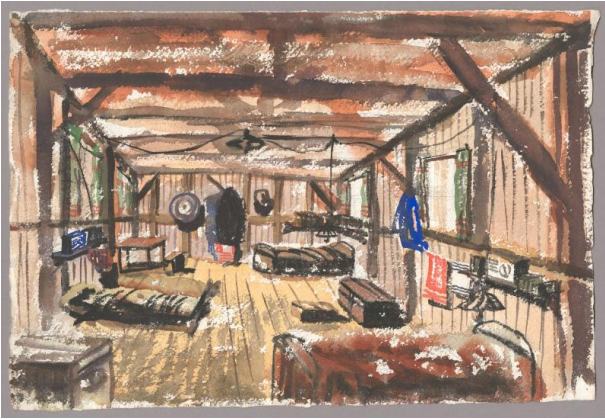

Basic Detail Report

watercolor painting

Primary Maker

Fukuhara, Henry

Medium

watercolor, paper

Description

Watercolor on paper. Paper has rough cut edges. Horizontal watercolor on paper. Inside of a barracks with 3 cots. There are 2 chests between the beds and 2 beds have a shelf above them.

There is a table and bench in the back corner. There are 2 windows with green curtains on 2 walls. Towels hang from a bar

and a blue jacket hangs from a hook. There is a ceiling light in the center of the room. All in shades of brown, tan, rust with black outlines. A few bright spots of color - blue jacket and radio on shelf; orange towel; green curtains.