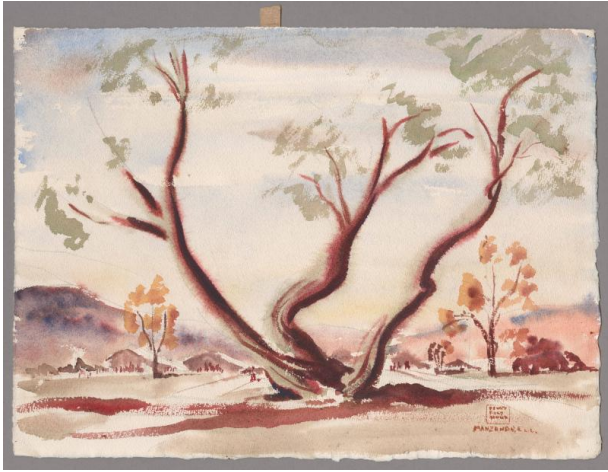

Basic Detail Report

watercolor painting

Primary Maker

Fukuhara, Henry

Medium

watercolor, paper

Description

Watercolor on paper. Paper has rough cut edges. Horizontal watercolor on paper. Dark brown/rust tree in foreground with 3 main branches. Leaves at tips of branches are light olive green. Landscape in background includes small rusty brown buildings and purple/tan/peach mountains. The sky is pale blue and yellow. Two small trees in distance have gold/rust colored trees. In BR corner is a brown box with "HENRY FUKU HARA" written in 3

lines like a hanko stamp. Beneath the brown box is "Manzanar, Cal" written with brown paint.

Dimensions

H: 10 1/8 in, W: 13 5/8 in