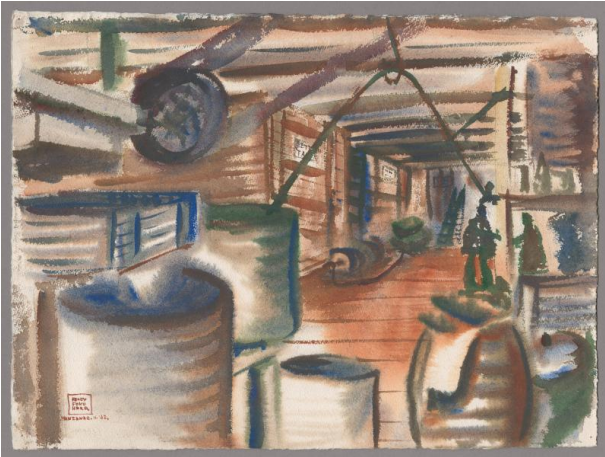

Basic Detail Report

watercolor painting

Date

1942

Primary Maker

Fukuhara, Henry

Medium

watercolor, paper

Description

Watercolor on paper. Paper has rough cut edges. Horizontal watercolor on paper of a store room with round barrels and large boxes in shades of brown and blue. The walls and floors are rust /brown and look like wood. A large "J" hook hangs from the ceiling

with wire (?) extending toward barrels on left and wall to the right. A high shelf and wheel pulley are high up toward the ceiling. A green ladder leans up against the far back wall. Two people are on the right side painted in green and brown. Additional wheels and 2 green boxes are on the floor against the left side wall. In BL corner is a brown box with "HENRY FUKU HARA" written on 3 lines like a hanko stamp. Beneath the box is painted in brown, "Manzanar 11'42."