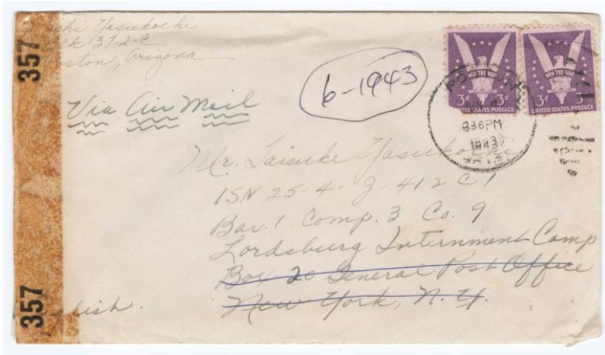

## envelope

**Date**  
1942

### Description

1 handwritten envelope containing the letter from Michi Yasukochi to her father Taisuke object i.d. 2004.27.40a.

### Dimensions

H: 3.75 in, W: 6.25 in