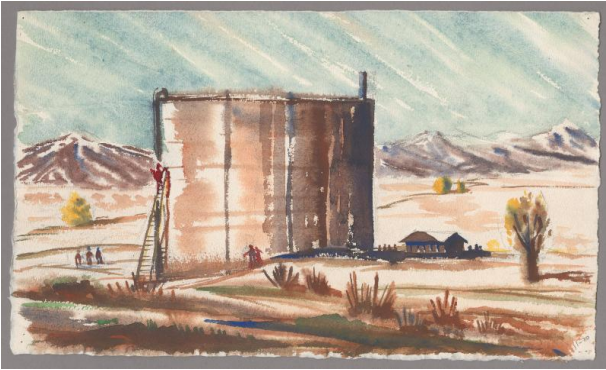

Basic Detail Report

watercolor painting

Primary Maker

Fukuhara, Henry

Medium

watercolor, paper

Description

Watercolor on paper. Paper has rough cut edges. Horizontal watercolor on paper of a large water tank in an open space. A ladder leans up against the side. A small building is to the right. Small groups of people stand around the structures and and 1

person at the top of ladder. Images are in shades of brown, tan, gold and green. Mountains in background are brown and blue. Sky is painted diagonally in blue/green aqua. In BR corner is written in pencil "11-20." In foreground are brown bushes and a tree with gold/brown leaves.