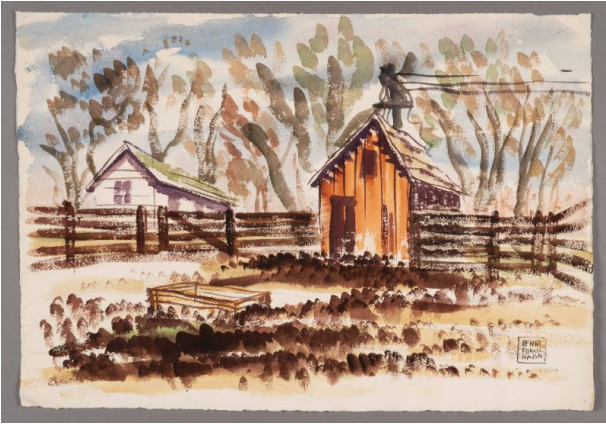

## watercolor painting

brown and the ground is yellow-tan. Beyond the fence, to the left, is another building - purple gray with a green roof. In the background are light brown and green trees and blue sky. In BR corner is a black box with "HENRY FUKU HARA" in 3 lines like a hanko stamp. Below the box is written in pencil "3-30-43".