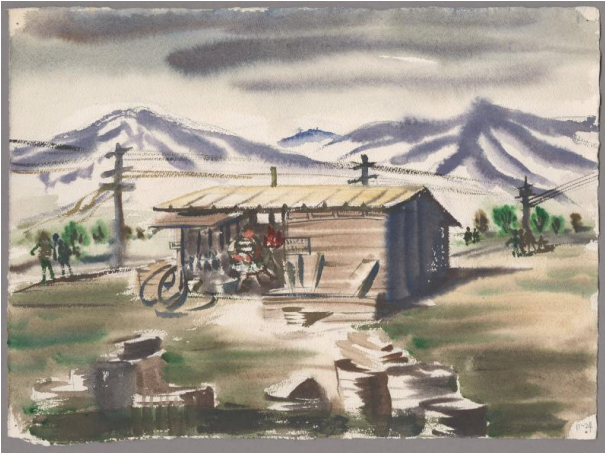

## watercolor painting

### Description

Watercolor on paper. Paper has rough cut edges. Horizontal watercolor on paper. In center is a brown wooden barrack or shed that appears to be a work station (blacksmith?). The front door is open and you see a man working over a 3-leg stool or table. Behind him is a red flame on a pedestal fixture. Just outside the door are 2 large rings (for barrels?) to the left and stacks of lumber

to the right. In the foreground are dark images of stacked boxes and round barrels. There are power lines behind the building and blue/gray mountains. The sky is dark gray. A few touches of green for trees in background and ground near the building. A sign on the building says "DANGER KEEP OUT."