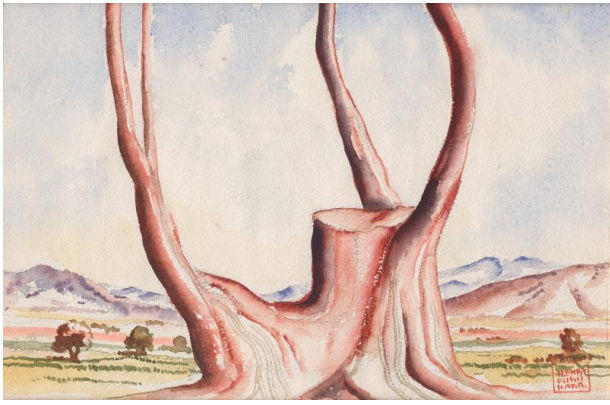

Basic Detail Report

watercolor painting

Date

1940-1950

Primary Maker

Fukuhara, Henry

Medium

watercolor, paper

Description

Watercolor on paper. Framed with cream colored matt board.
Horizontal watercolor of a large tree stump with 3 narrow branches

on the sides. Tree is in shades of brown, rust and pink. There are no leaves. In the background is a layered landscape in gold, green and peach. There are small brown trees and blue/purple/brown hills in the background. The sky is pale blue with clouds in the negative space. In BR corner is a red box with "HENRY FUKU HARA" in 3 rows in red ink like a hanko stamp.