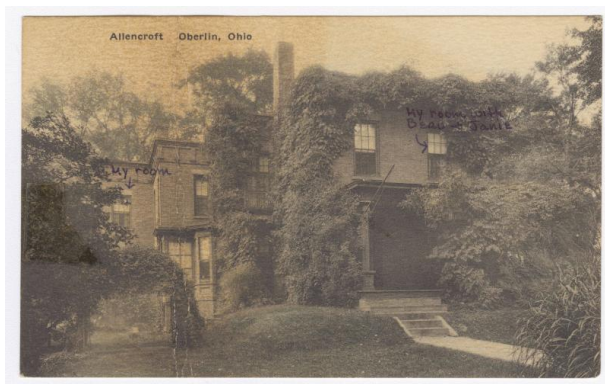

Basic Detail Report

Dimensions

H: 3.5 in, W: 5.5 in

[Postcard to Mollie Wilson from Sandie Saito, October 14, 1944]

Date

1944

Medium

ink, paper, tape

Description

Postcard mailed to Mollie Wilson from Sandie Saito dated October 14, 1944. Sandie discusses life at Oberlin College and describes her dorm room.