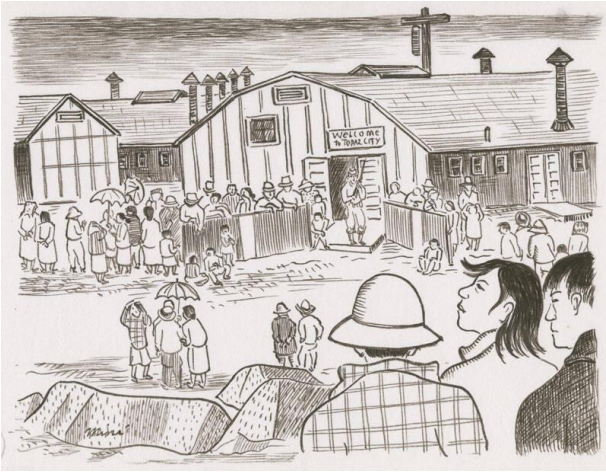

Basic Detail Report

[Arrival of new residents, Central Utah Relocation Project Topaz, Utah, 1942-1944]

Date

1942-1944

Primary Maker

Miné Okubo

Medium

ink, paper

Description

A woman with a flipped forelock of hair, Mine Okubo watches from the right foreground, as new arrivals from Tanforan and Santa Anita Assembly Centers stand in line outdoors, waiting to be

inducted. A soldier with a rifle stands at the entrance to a building, over which a sign reads 'Welcome to Topaz City'. Several people hold umbrellas and the sky is dark.;1 drawing on paper : ink ; image 9.25 x 13 in.