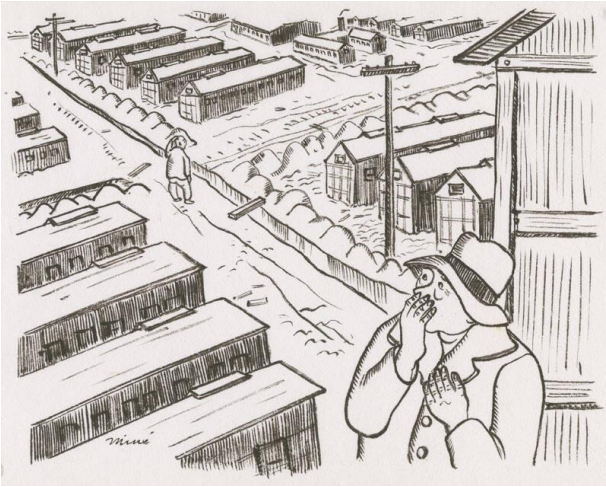

Basic Detail Report

[Rows of identical barracks, Central Utah Relocation Project, Topaz, Utah, 1942]

Date

1942-1944

Primary Maker

Miné Okubo

Medium

ink, paper

Description

An elevated view of the camp depicts rows of identical barracks. A man in a hat and overcoat stands in the right foreground, with a worried expression and his hand over his mouth. Another man,

walking on the road below, scratches his head and appears to be lost. Open ditches for sewer pipes and the dirt dug to make them line the road. Two utility poles are visible.;1 drawing on paper : ink ; image 9.75 x 14.5 in.