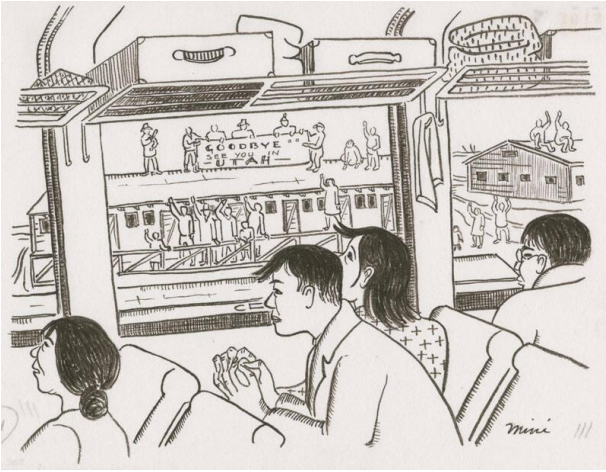

Basic Detail Report

[Departure by train from Tanforan, Tanforan Assembly Center, San Bruno, California, 1942]

Date

1942-1944

Primary Maker

Miné Okubo

Medium

paper, ink, mat board

Description

Woman with flipped forelock of hair, Mine Okubo, sits beside her brother, Toku, as they leave Tanforan Assembly Center in California on a train headed for "Central Utah Relocation Center," the concentration camp in Topaz, Utah during World War II. Toku leans forward with hands clasped in foreground next to Mine who sits beside the train window below the luggage stored on racks near ceiling. Outside Tanforan inmates wave from the train station, including the roof where they hold a sign, "Goodbye, See you in Utah.;"1 drawing on paper : ink ; image 9.25 x 13 in., matted 16 x 20 in.

Dimensions

H: 9.25 in, W: 13 in