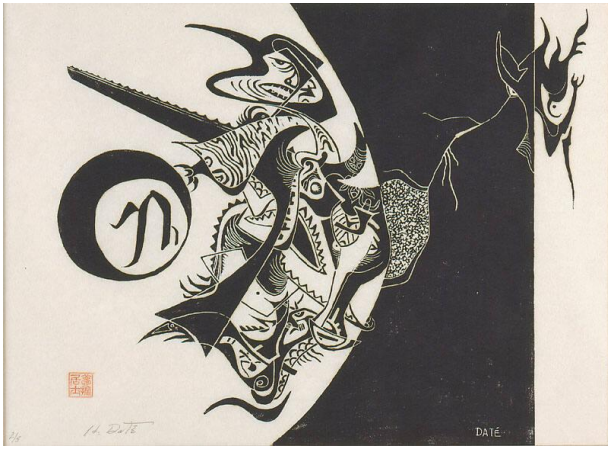

Basic Detail Report

[Untitled]

Date

1974

Primary Maker

Date, Hideo

Medium

ink, paper

Description

1 Woodblock print. Monochromatic abstract with three sections: left and right sections are black on white background; middle section is white on black background. Left section: black N-shaped

letter within white circular form within black circular form; stylized design with open mouthed distorted face on top center; long serrated edge below it; a horse's head in the curve at center. Center section: white lines extending diagonally from horse head to upper right. Right section: Black abstract form, upper right corner; "DATE", lower right corner.;Unframed and matted.

Dimensions

H: 12.875 in, W: 18 in