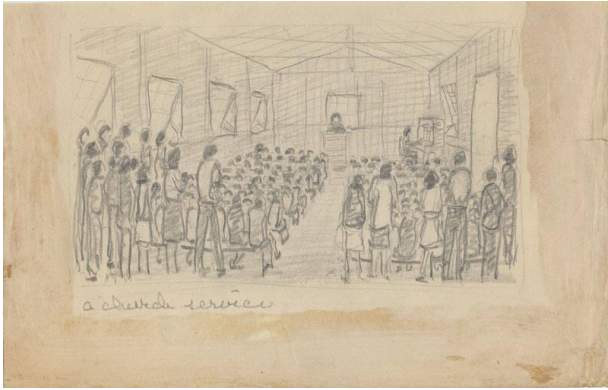

Basic Detail Report

A church service

Date

1942-1945

Primary Maker

Ishigo, Estelle

Medium

pencil, paper

Description

1 drawing on paper : 5.375 x 8.5 in.; Pencil drawing of a church

service held in barracks. A person stands at a podium facing the viewer with Heart Mountain people seated in several rows of benches, and people standing at back of barracks with their backs to the viewer. A person is seated at a piano to the right of the speaker. All the windows of the barracks are open.

Dimensions

H: 5.375 in, W: 8.8 in