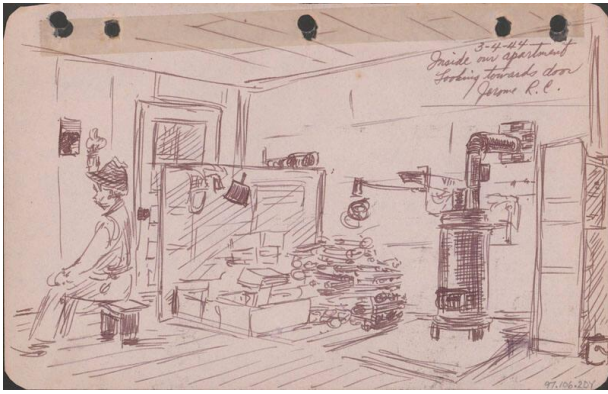

Basic Detail Report

3-4-44 inside our apartment : looking towards door, Jerome R.C.

Date

1944

Primary Maker

Hoshida, George

Medium

ink, paper, tape

Description

1 drawing on paper : ink ; 6 x 9.5 in.; Ink drawing of interior of artist's apartment at Jerome Relocation Center, Denson, Arkansas on March 4, 1944. A person in a hat is seated at left on a stool with hands on knees, looking to left edge. A closed door is located next to corner where two walls meet at back left. In center of room are boxes and stacks of materials next to a screen ; black dust pan hangs from screen. On the right is a black stove with a pipe extending to wall. A cabinet next to a pail on far right. Drawing 97.106.2DZ on verso of same sheet.

Dimensions

H: 6 in, W: 9.5 in