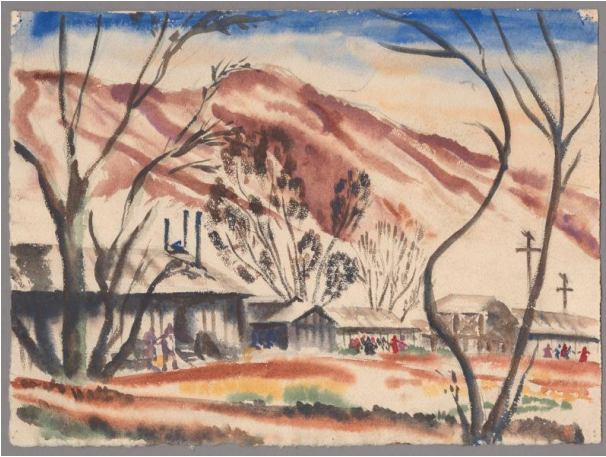

Basic Detail Report

watercolor painting

Primary Maker

Fukuhara, Henry

Medium

watercolor, paper

Description

Watercolor on paper. Paper has rough cut edges. Horizontal watercolor on paper, mostly in shades of brown and rust with bright blue sky and touches of green and gold on the ground. A large row of barracks of various sizes are side by side. Shadowy images of people in front of buildings. In the foreground are 2 large bare trees. Behind the barracks are high reddish brown

mountains. The dirt road and ground in foreground is rust/gold/green.

Dimensions

H: 10 in, W: 13 11/16 in