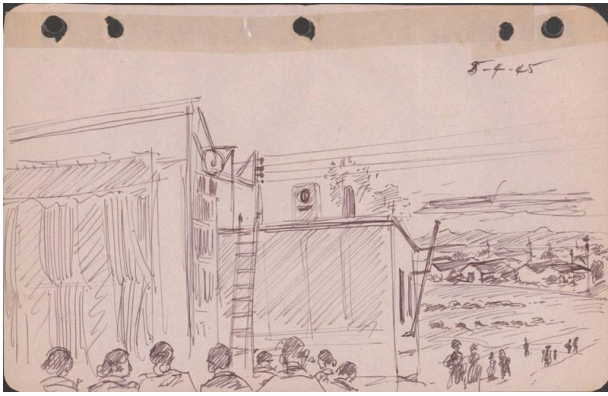

Basic Detail Report

[Gila River camp outdoor theater, Arizona, 5-4-45]

Date

1945

Primary Maker

Hoshida, George

Medium

ink, paper, tape

Description

1 drawing on paper : ink ; 6 x 9.5 in.; Ink drawing of people gathered outside the outdoor theater at Butte camp of the Gila River Relocation Center, Rivers, Arizona on May 4, 1945. Partial view of curtained theater stage on left with attached building ; ladder leans on building and four wires extend to right edge. The heads and shoulders of eight people visible in foreground. Undistinguished figures approach on right up hill from barracks in background.

Dimensions

H: 6 in, W: 9.5 in