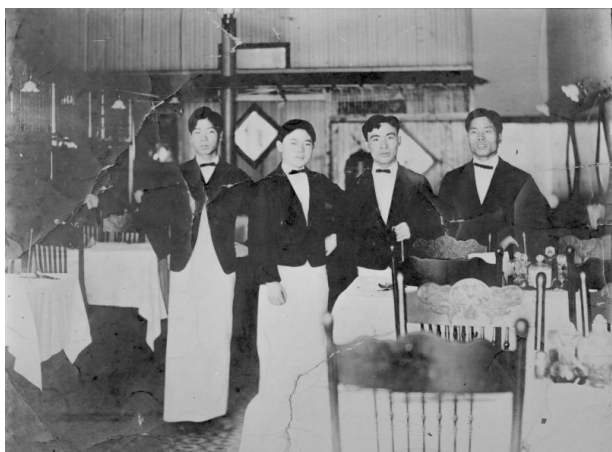

Basic Detail Report

copy negative

Date

1900-1923

Description

1 copy negative : b&w ; Four male waiters taken inside restaurant standing by one of the tables set up for patrons.