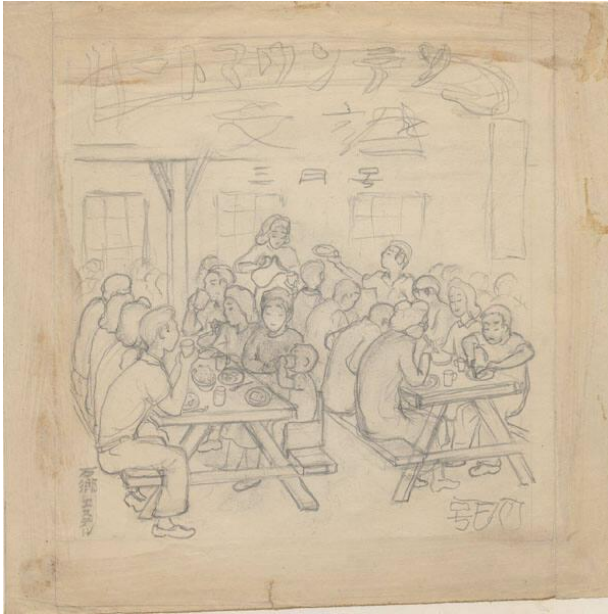

Basic Detail Report

[Untitled]

Date

1942-1945

Primary Maker

Ishigo, Estelle

Medium

pencil, paper

Description

1 drawing on paper mounted on paper ; image 7.125 x 7 in., on sheet 8.625 x 8.5, paper support 14 x 8.5.;Pencil sketch of people seated at two tables for a meal at a mess hall. Clearly defined people in foreground sit on wooden picnic benches as one woman, back center, stands and fills a cup with a pitcher; man seated near her holds up his plate to her. A woman helps a child in a booster chair drink from a cup. Figures, back left, are without detail. One pillar in center ; three windows in background.

Japanese characters (katakana and kanji) written at top above image, translated: Heart Mountain literature, March issue. Appears to be a precursor to drawing 94.195.12.

Dimensions

H: 8 1/2 in, W: 8 1/2 in