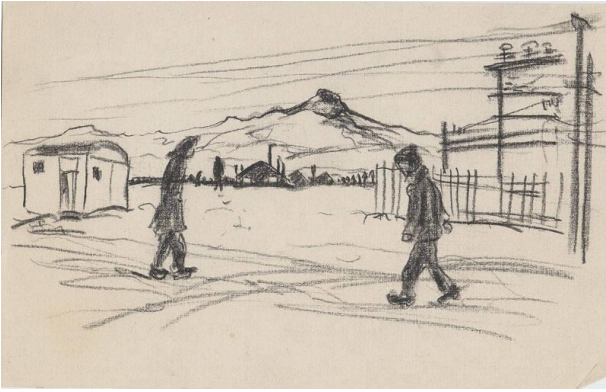

Basic Detail Report

[Untitled]

Date

1942-1945

Primary Maker

Ishigo, Estelle

Medium

pencil, paper

Description

Pencil drawing on slightly textured paper of people walking in landscape of Heart Mountain, Wyoming on slightly. Dark shapes

of two people walk toward each other across the foreground. White structure with dark roof at midground left ; fence around power lines, midground right ; another person is visible in the distance. Heart Mountain, center, rises in background above a mess hall and trees.;1 drawing on paper ; 5 x 8 in.

Dimensions

H: 5 in, W: 8 in