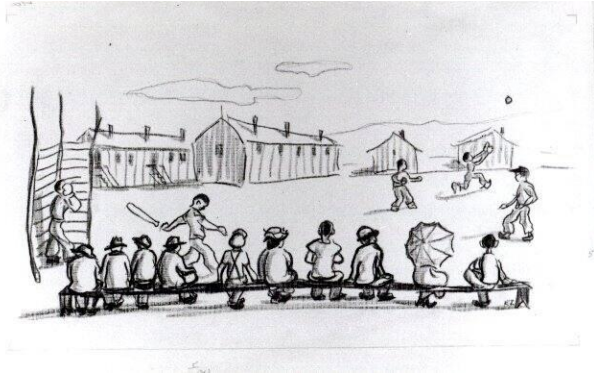

Basic Detail Report

[Untitled]

Date

1943

Primary Maker

Ishigo, Estelle

Medium

pencil, paper

Description

1 drawing on paper mounted on cardboard ; image 5.5 x 9.5 in., on sheet 6.5 x 10.125 in., cardboard support 10 x 12 in.;Pencil drawing of spectators sitting on a long bench watching boys playing baseball in Heart Mountain concentration camp during World War II. Ten people sit with backs to viewer on a long bench extending across foreground ; woman with umbrella open second from right. A boy stands before the backstop on left with glove up to his face. The batter flings bat behind him as he starts to run to the right ; two other players in field turn to watch outfielder chase down the ball in the air. Four barracks in background under a couple clouds.

Dimensions

H: 10 in, W: 12 in